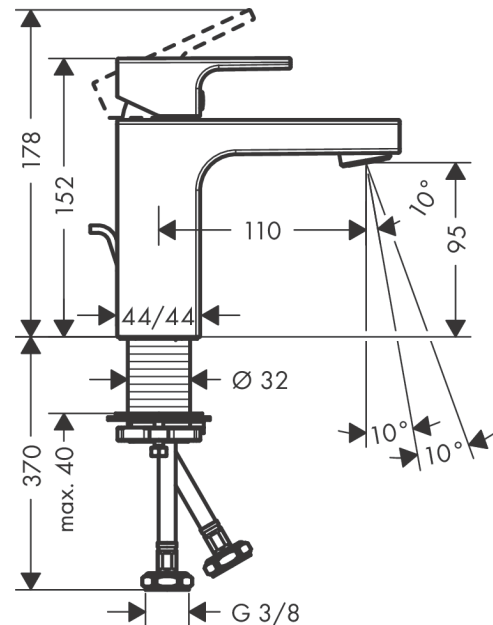

Vernis Shape

Single lever basin mixer 100 CoolStart with pop-up waste set

Surfaces: **Matt Black** Article Number: **71594670**

Description

product features

- consists of: single lever basin mixer, waste set
- ComfortZone 100
- projection 110 mm
- spray type: normal spray
- maximum flow rate at 3 bar: 5 l/min
- ceramic cartridge
- temperature limitation adjustable
- with isolated water conduction - without contact with nickel and lead
- suitable for continuous flow water heaters
- pop-up waste set G 1¼
- material waste set: synthetic
- connection type: G ¾ connections
- connection dimension: DN15
- cold water in middle position

Technology

Product image

Scale drawing

Vernis Shape
Single lever basin mixer 100 CoolStart with pop-up waste set
 Surfaces: **Matt Black** Article Number: **71594670**

Flowchart